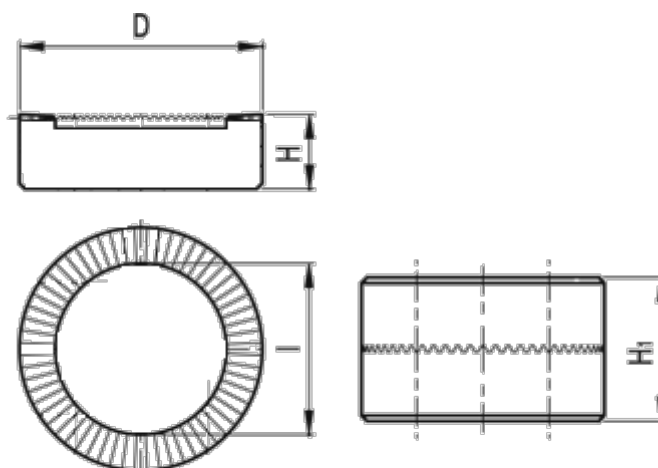

Article number: 206575350

Description: E+G Serrated locking plate  
GN 187.4-32-48-E-ST

## Measures

D	= 32
H +/-0.9	= 9.0
H1	= 18
I	= 23.5
Number of teeth	= 48